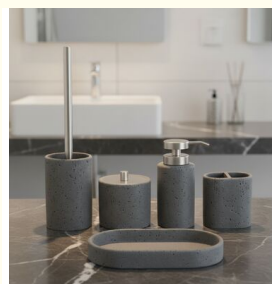

More Images