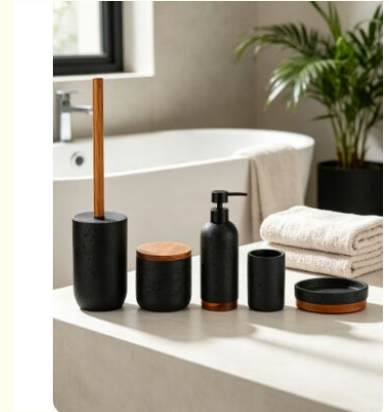

Polyresin bathroom accessories set round with travertine look resin soap dispenser tumbler bath kit

Our Product Introduction

for more products please visit us on bath-soapdispenser.com

Basic Information

- Place of Origin: Guangdong, China
- Brand Name: Mayland
- Certification: BSCI, SEDEX, GRS
- Model Number: ML-AF320Black
- Minimum Order Quantity: 300 pieces / style
- Price: Negotiation
- Packaging Details: Open stock
- Delivery Time: 60 days
- Payment Terms: L/C, D/A, D/P, T/T
- Supply Ability: 5000pcs 60 days

Product Specification

- Type: Sandstone Bathroom Accessories Set
- Material: Sandstone
- Color: Black
- Usage: Bathroom Care & Cleaning
- MOQ: 300pcs
- Certification: BSCI
- Shape: Round Shape
- Port: Shenzhen

More Images

Polyresin bathroom accessories set round with travertine look resin soap dispenser tumbler bath kit

Product introduction:

This travertine-inspired stone bathroom 5-piece set infuses your bathroom with a calm, sophisticated natural aesthetic. The set includes a soap dispenser, tumbler, soap dish, cotton swab jar, and toilet brush holder—each blending practical functionality with artistic design to create a cohesive, luxurious bathroom space.

The soap dispenser comes with a leak-proof pump for smooth, consistent dispensing; the tumbler and soap dish have clean lines with smooth edges; the lidded cotton swab jar keeps contents dust-free and dry; and the toilet brush holder with a wooden handle combines utility and style, elevating your bathroom beyond basic functionality.