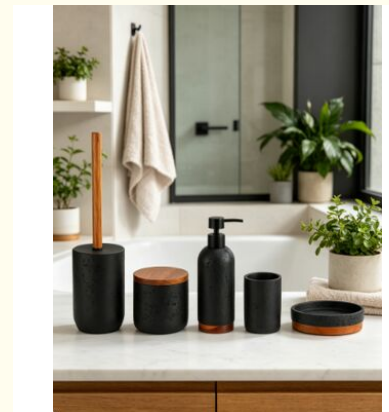

Polyresin bathroom accessories set round with travertine look resin soap dispenser tumbler bath kit

Our Product Introduction

for more products please visit us on bath-soapdispenser.com

Basic Information

- Place of Origin: Guangdong, China
- Brand Name: Mayland
- Certification: BSCI, SEDEX, GRS
- Model Number: ML-AF320Black
- Minimum Order Quantity: 300 pieces / style
- Price: Negotiation
- Packaging Details: Open stock
- Delivery Time: 60 days
- Payment Terms: L/C, D/A, D/P, T/T
- Supply Ability: 5000pcs 60 days

More Images

Polyresin bathroom accessories set round with travertine look resin soap dispenser tumbler bath kit

Product introduction:

This travertine-inspired stone bathroom 5-piece set infuses your bathroom with a calm, sophisticated natural aesthetic. The set includes a soap dispenser, tumbler, soap dish, cotton swab jar, and toilet brush holder—each blending practical functionality with artistic design to create a cohesive, luxurious bathroom space.

The surface features an intricate travertine-look finish, replicating the natural stone’s mottled texture and matte finish. The deep charcoal tone is understated yet elegant, resistant to fingerprints and water stains, and easy to clean. Warm wood accents add a natural touch to the cool stone base, creating a balanced, minimalist Nordic vibe that complements modern, industrial, and wood-style interiors.

The soap dispenser comes with a leak-proof pump for smooth, consistent dispensing; the tumbler and soap dish have clean lines with smooth edges; the lidded cotton swab jar keeps contents dust-free and dry; and the toilet brush holder with a wooden handle combines utility and style, elevating your bathroom beyond basic functionality.