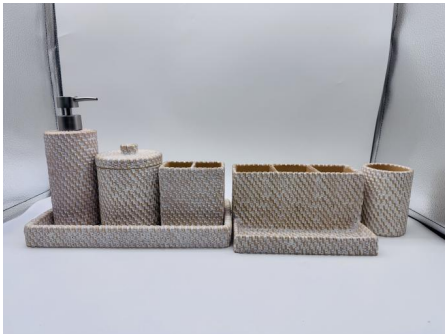

Cleaning Tips for the 7-Piece Glass Bathroom Set

Daily Quick Care

After daily use, wipe all polyresin surfaces with a soft damp microfiber cloth to remove water stains, toothpaste residue and soap scum immediately.

Pay extra attention to the recessed woven texture grooves where dirt easily accumulates. Finish with a dry lint-free towel to wipe away standing water,

as prolonged dampness will dull the matte cream finish and leave mineral marks on the embossed rattan patterns.

Weekly Deep Cleaning

Prepare warm water mixed with mild neutral dish soap. Use a soft sponge to gently scrub along the woven indentations to lift trapped grime. Strictly avoid abrasive scouring pads, steel wool, bleach, acidic cleaners and strong chemical disinfectants—these will scratch the resin surface, wear off the woven texture and fade the cream-beige color. For the metal pump on the soap dispenser, unscrew and rinse the internal tube under running water to clear clogged lotion residue. The stainless steel toilet brush handle can be wiped separately to prevent water spots.

Special Stain & Long-Term Maintenance

For stubborn makeup or oil stains, make a thin paste of baking soda and water, rub lightly then rinse completely. Do not soak the whole set in water for a long time. Place the set in well-ventilated bathroom areas to avoid mildew growth in closed humid cabinets. Never place hot hair styling tools directly on the resin surface, as high heat will deform and discolor the material. Gentle regular cleaning preserves the delicate woven texture and soft neutral color, extending the service life of the whole set.

Production process